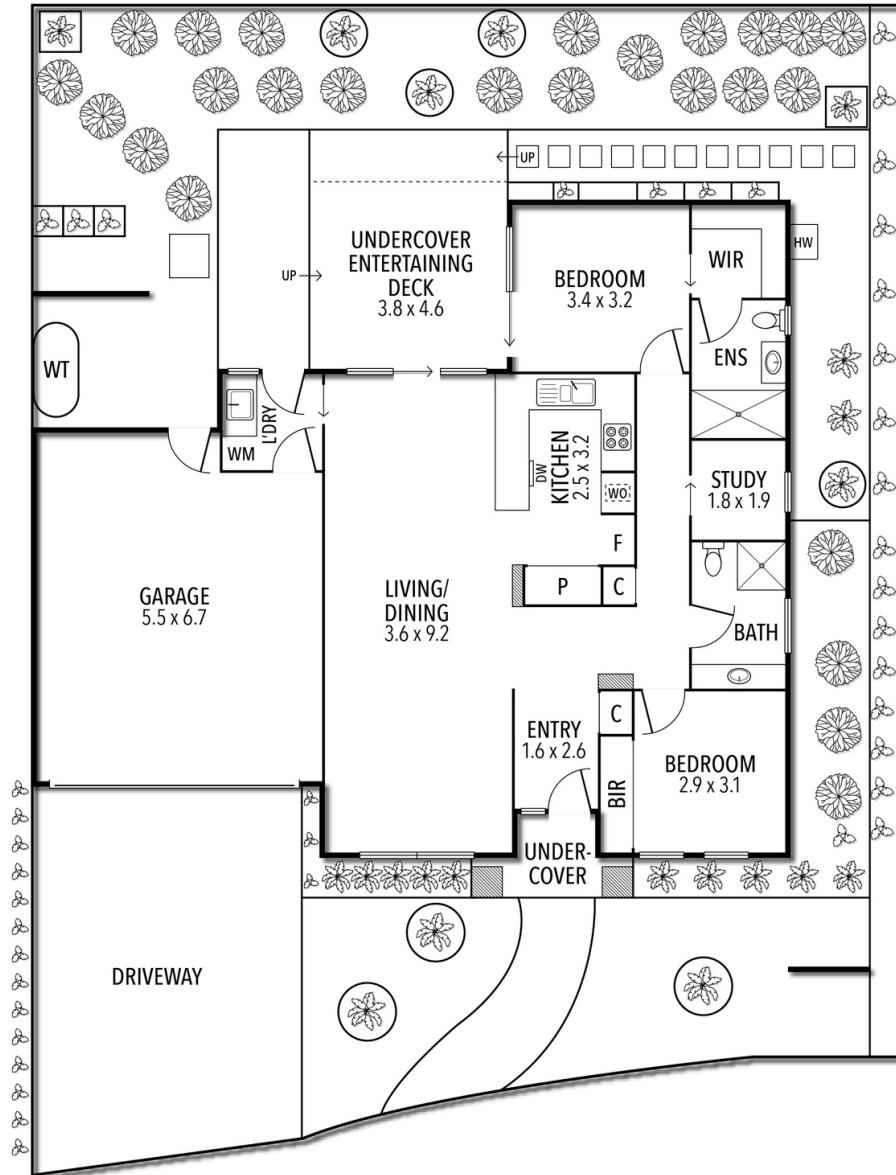

2 SARATOGA CIRCUIT, DRYSDALE

P.O.A

Experience the ultimate in comfort and style in the Ormond, Bellarine Springs. This exquisite two bedroom home offers a seamless blend of indoor and outdoor living. A gourmet kitchen equipped with Bosch appliances overlooks a tranquil courtyard, perfect for morning coffee or entertaining guests. The spacious living area flows effortlessly to a private backyard oasis featuring a vegetable patch and automated pergola. Designed with comfort in mind, The Ormond boasts hydronic floor heating, ducted heating /cooling , and ample storage. Secure garaging and a prime location within the vibrant Bellarine Springs community complete this exceptional package.

2 SARATOGA CIRCUIT, DRYSDALE

	LIVING	GARAGE	TOTAL
m ²	116.4	33	149.4
Sq	12.5	3.6	16.1

The plan, images and information contained in this brochure are indicative only and subject to change without notice. Homes may be modified or mirrored.